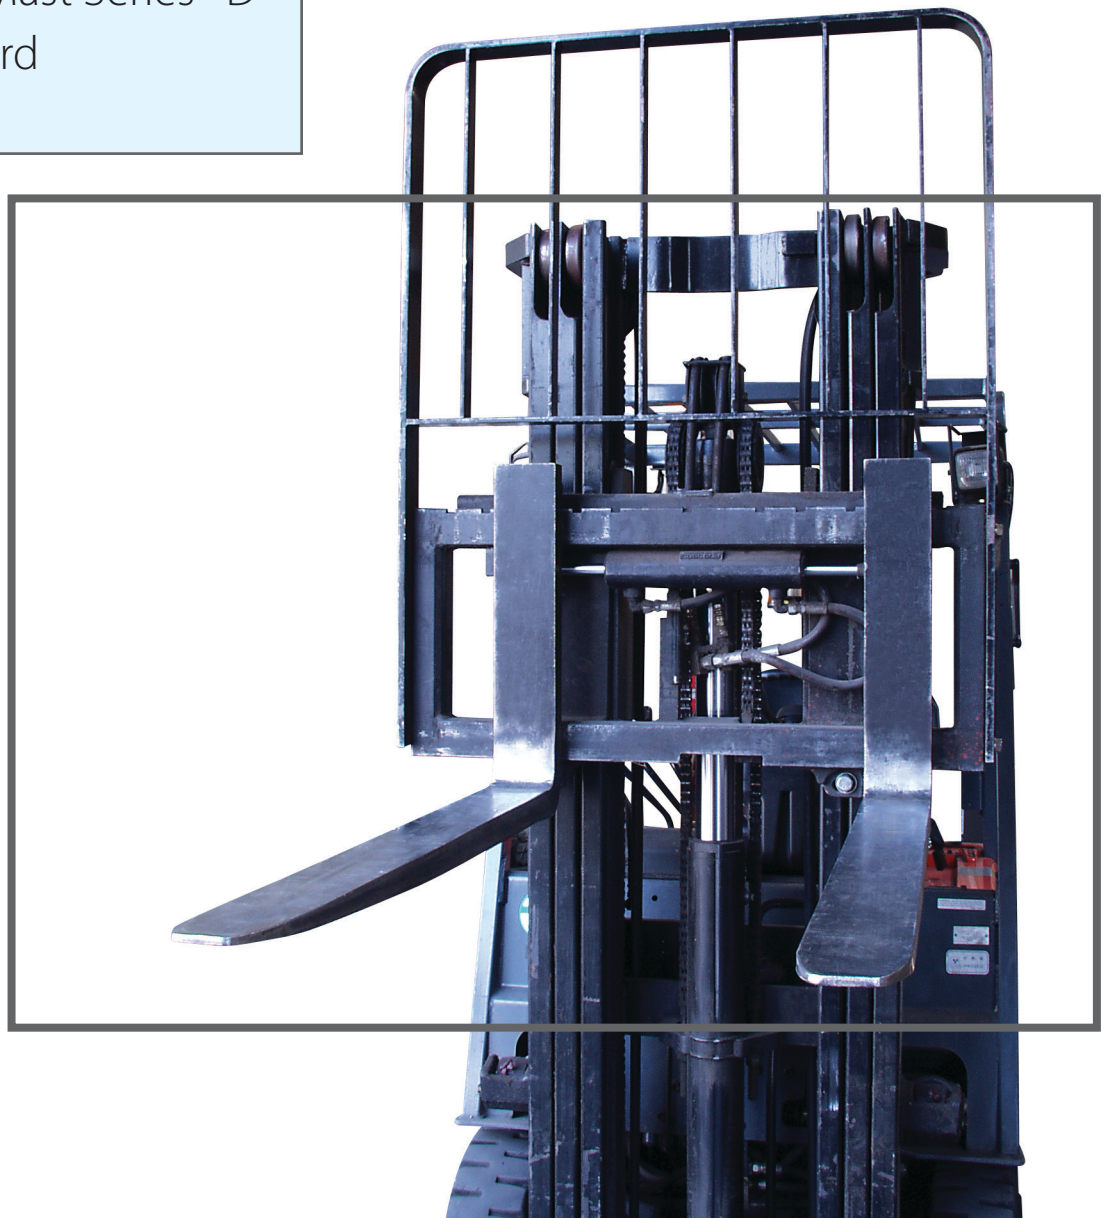

# CASCADE MAST & CARRIAGE PARTS

**TOTALSOURCE®**

FEATURED PRODUCTS

A Full Line of Mast & Carriage  
Parts For Any Mast Series "D"  
Series & Forward

[www.tvh.com](http://www.tvh.com)

United States  
P: (800) 255-4109  
F: (913) 764-7278