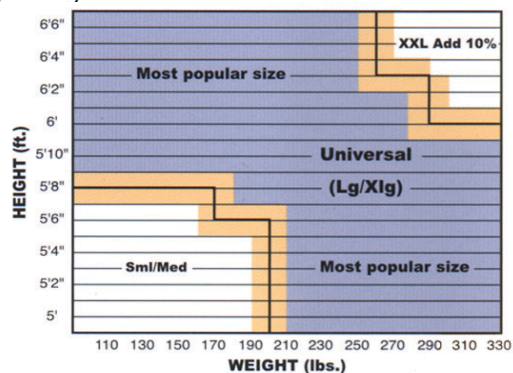

FULL BODY HARNESS

TOTALSOURCE®

FEATURED PRODUCTS

- Lightweight, durable polyester webbing for all day comfort and dependability
- Fully adjustable designs with sliding back D-ring
- One “universal” size fits most
- Sub-pelvic strap
- Duraflex webbing
- Cushioned, stretchable and lightweight

Part #	Size	Price
SY6470	S/M	
SY6471	L/XL	
SY6472	XXL	

Part #	Size	Price
SY6474	S/M	
SY6475	L/XL	
SY6476	XXL	

Sizing chart to serve as guide only. If your size falls in the orange shaded areas, you may choose either size depending on your preference. The larger size may be more appropriate if you are required to wear bulkier clothing.

Part #	Size	Price
SY6480	S/M	
SY6481	L/XL	
SY6482	XXL	

All harnesses comply with OSHA 1910/1926 and ANSI Z359.1-1992 standards

www.tvh.com

United States
P: (800) 255-4109
F: (913) 764-7278

Latin America
P: +1(913) 768-3099
F: +1 (913) 829-6206