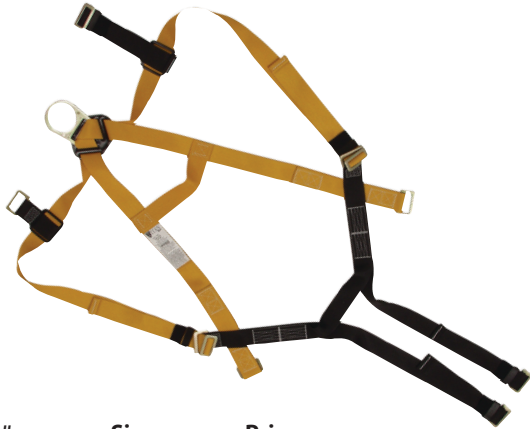

# FULL BODY HARNESS

**TOTALSOURCE®**

**FEATURED PRODUCTS**

- Lightweight, durable polyester webbing for all day comfort and dependability
- Fully adjustable designs with sliding back D-ring
- One "universal" size fits most
- Sub-pelvic strap
- Duraflex webbing
- Cushioned, stretchable and lightweight

*Sizing chart to serve as guide only.*

*If your size falls in the orange shaded areas, you may choose either size depending on your preference. The larger size may be more appropriate if you are required to wear bulkier clothing.*