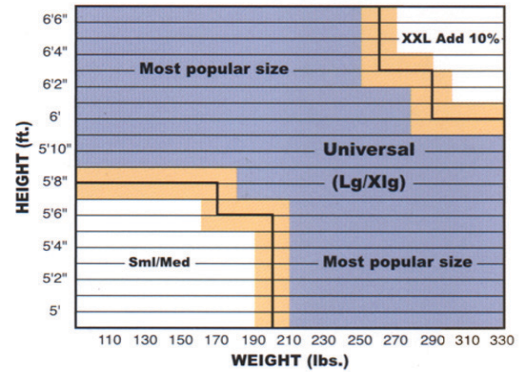

# FULL BODY HARNESS

**TOTALSOURCE®**

**FEATURED PRODUCTS**

- Lightweight, durable polyester webbing for all day comfort and dependability
- Fully adjustable designs with sliding back D-ring
- One "universal" size fits most
- Sub-pelvic strap
- Duraflex webbing
- Cushioned, stretchable and lightweight

*Sizing chart to serve as guide only.*

*If your size falls in the orange shaded areas, you may choose either size depending on your preference. The larger size may be more appropriate if you are required to wear bulkier clothing.*

Part #	Size	Price
SY6470	S/M	
SY6471	L/XL	
SY6472	XXL	

Part #	Size	Price
SY6474	S/M	
SY6475	L/XL	
SY6476	XXL	

Part #	Size	Price
SY6480	S/M	
SY6481	L/XL	
SY6482	XXL	

*All harnesses comply with OSHA 1910/1926 and ANSI Z359.1-1992 standards*