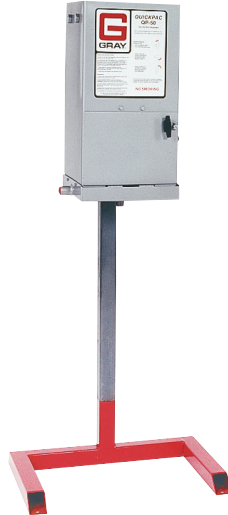

GRAY OIL FILTER CRUSHERS

TOTALSOURCE®

FEATURED PRODUCTS

Automotive Spin-On Oil Filter Crusher

SYQP-50

- 100% air operated for speed and low maintenance
- No hydraulic pumps or electric motors to service
- Crushes up to 4 automotive spin-on filters at one time
- Can be connected to a variety of waste oil containers
- Eye level control
- Space saving and easy installation
- Drop shipped, freight prepaid then billed
- Allow one to two weeks for delivery

Height	69.5" / 1765mm
Width	16.75" / 425mm
Depth	17.75" / 450mm
Weight	245lbs / 110kg
Crushing Chamber Height	9" / 228mm
Crushing Chamber Width	8" / 203mm
Crushing Chamber Depth	8" / 203mm
Air Inlet	.25" / 6mm
Air Pressure Required	100 - 160 psi
Catch Basin Connection	.75" / 19mm

Specifications subject to change without notice

Height	85.5" / 2172mm
Width	20.5" / 520mm
Depth	16.75" / 425mm
Weight	325lbs / 148kg
Crushing Chamber Height	16" / 400mm
Air Inlet	.25" / 400mm
Air Pressure Required	100 - 200 psi
Catch Basin Connection	.75" / 19mm

Specifications subject to change without notice

Heavy-Duty Truck Spin-On Oil Filter Crusher

SYQP-100

- 100% air operated for speed and low maintenance
- No hydraulic pumps or electric motors to service
- 11 tons of crushing force at 200 psi
- Removes up to 95% of used oil and crushes filters to 20% of their original size at full-rated psi
- Interlocking door will not open if ram is in any position other than fully raised
- Removable catch basin
- Mounting stand included – no wall mounting or complicated installation
- Drop shipped, freight prepaid then billed
- Allow one to two weeks for delivery