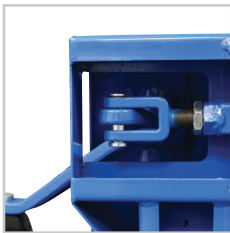

HJ5500 PALLET TRUCK

TOTALSOURCE®

FEATURED PRODUCTS

Features:

- Load capacity 5,500lbs
- Heavy steel gauge construction
- Heavy duty hydraulic pump
- Polyurethane load wheels provide a smooth ride
- Tapered fork tips with entry rollers for easy entry and exit
- Three position ergonomic handle design
- All units supplied with wrench for installation, extra o-rings, parts book and user's guide
- 1 year standard warranty
- 1 year warranty on hydraulic unit by replacement

Entry Rollers

4 Zerks

**Adjustable
Pull/Push Rods**

**Powder Coated
3mm Metal Thickness
Frame**

1 Year Parts Warranty

Ergonomic Handle

MODEL	STEER / LOAD WHEEL CONFIGURATION	CAPACITY	TRUCK WIDTH	FORK LENGTH
SYHJ-5500	Poly Steer Single Poly Load	5500 lb	27"	48"
SYHJ-5501	Poly Steer Single Poly Load	5500 lb	20.5"	48"
SYHJ-5504	Poly Steer Single Poly Load	5500 lb	21.5"	48"
SYHJ-5505	Poly Steer Single Poly Load	5500 lb	27"	36"
SYHJ-5510	Poly Steer Tandem Poly Load	5500 lb	27"	48"
SYHJ-5510LP	Poly Steer Single Poly Low Profile	3300 lb	27"	48"
SYHJ-5535	Steel Steer Single Steel Load	5500 lb	27"	48"