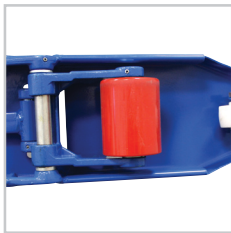

HJ5500 PALLET TRUCK

TOTALSOURCE®

FEATURED PRODUCTS

Features:

- Load capacity 5,500lbs
- Heavy steel gauge construction
- Heavy duty hydraulic pump
- Polyurethane load wheels provide a smooth ride
- Tapered fork tips with entry rollers for easy entry and exit
- Three position ergonomic handle design
- All units supplied with wrench for installation, extra o-rings, parts book and user's guide
- 1 year standard warranty
- 1 year warranty on hydraulic unit by replacement

Entry Rollers

4 Zerks

**Adjustable
Pull/Push Rods**

**Powder Coated
3mm Metal Thickness
Frame**

1 Year Parts Warranty

Ergonomic Handle

MODEL	STEER / LOAD WHEEL CONFIGURATION	CAPACITY	TRUCK WIDTH	FORK LENGTH
SYHJ-5500	Poly Steer Single Poly Load	5500 lb	27"	48"
SYHJ-5501	Poly Steer Single Poly Load	5500 lb	20.5"	48"
SYHJ-5504	Poly Steer Single Poly Load	5500 lb	21.5"	48"
SYHJ-5505	Poly Steer Single Poly Load	5500 lb	27"	36"
SYHJ-5510	Poly Steer Tandem Poly Load	5500 lb	27"	48"
SYHJ-5510LP	Poly Steer Single Poly Low Profile	3300 lb	27"	48"
SYHJ-5535	Steel Steer Single Steel Load	5500 lb	27"	48"