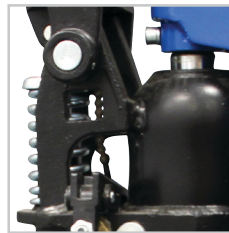

HJ5500 PALLET TRUCK

TOTALSOURCE®

FEATURED PRODUCTS

Features:

- Load capacity 5,500lbs
- Heavy steel gauge construction
- Heavy duty hydraulic pump
- Polyurethane load wheels provide a smooth ride
- Tapered fork tips with entry rollers for easy entry and exit
- Three position ergonomic handle design
- All units supplied with wrench for installation, extra o-rings, parts book and user's guide
- 1 year standard warranty
- 1 year warranty on hydraulic unit by replacement

Entry Rollers

4 Zerks

**Adjustable
Pull/Push Rods**

**Powder Coated
3mm Metal Thickness
Frame**

1 Year Parts Warranty

Ergonomic Handle

MODEL	STEER / LOAD WHEEL CONFIGURATION	CAPACITY	TRUCK WIDTH	FORK LENGTH
SYHJ-5500	Poly Steer Single Poly Load	5500 lb	27"	48"
SYHJ-5501	Poly Steer Single Poly Load	5500 lb	20.5"	48"
SYHJ-5504	Poly Steer Single Poly Load	5500 lb	21.5"	48"
SYHJ-5505	Poly Steer Single Poly Load	5500 lb	27"	36"
SYHJ-5510	Poly Steer Tandem Poly Load	5500 lb	27"	48"
SYHJ-5510LP	Poly Steer Single Poly Low Profile	3300 lb	27"	48"
SYHJ-5535	Steel Steer Single Steel Load	5500 lb	27"	48"