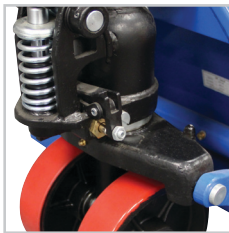

HJ5500 PALLET TRUCK

TOTALSOURCE®

FEATURED PRODUCTS

Features:

- Load capacity 5,500lbs
- Heavy steel gauge construction
- Heavy duty hydraulic pump
- Polyurethane load wheels provide a smooth ride
- Tapered fork tips with entry rollers for easy entry and exit
- Three position ergonomic handle design
- All units supplied with wrench for installation, extra o-rings, parts book and user's guide
- 1 year standard warranty
- 1 year warranty on hydraulic unit by replacement

Entry Rollers

4 Zerks

**Adjustable
Pull/Push Rods**

**Powder Coated
3mm Metal Thickness
Frame**

1 Year Parts Warranty

Ergonomic Handle

MODEL	STEER / LOAD WHEEL CONFIGURATION	CAPACITY	TRUCK WIDTH	FORK LENGTH
SYHJ-5500	Poly Steer Single Poly Load	5500 lb	27"	48"
SYHJ-5501	Poly Steer Single Poly Load	5500 lb	20.5"	48"
SYHJ-5504	Poly Steer Single Poly Load	5500 lb	21.5"	48"
SYHJ-5505	Poly Steer Single Poly Load	5500 lb	27"	36"
SYHJ-5510	Poly Steer Tandem Poly Load	5500 lb	27"	48"
SYHJ-5510LP	Poly Steer Single Poly Low Profile	3300 lb	27"	48"
SYHJ-5535	Steel Steer Single Steel Load	5500 lb	27"	48"