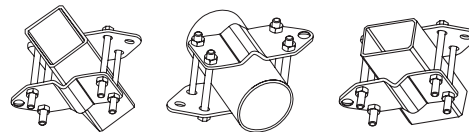

SYLT80—8" x 8" Round Shatterproof Acrylic Mirror

SYLT80G—8" x 8" Round Glass Mirror

- 203mm x 203mm
- Includes universal bracket, telescoping arm
- Easy, no drilling installation
- Fits round or square tubing

SYLT80DP —8" Elliptical Mirror

- 203mm
- Shatterproof acrylic mirror
- Includes universal bracket, telescoping arm
- Easy, no drilling installation
- Fits round or square tubing

SYLT110—11" x 11" Round Mirror

- 279mm x 279mm
- Shatterproof acrylic mirror
- Includes universal bracket, telescoping arm
- Easy, no drilling installation
- Fits round or square tubing

SYLT MOUNT

Kit Includes:

- Telescoping Arm
- Universal Bracket