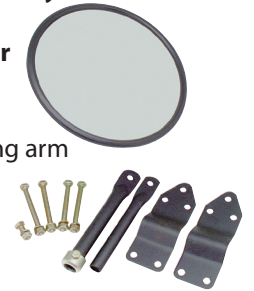

SYLT50—5" x 5" Round Shatterproof Acrylic Mirror

SYLT50G—5" x 5" Round glass Mirror

- 127mm x 127mm
- Includes universal bracket, telescoping arm
- Easy, no drilling installation
- Fits round or square tubing

SYLT69—6" x 9" Rectangular Shatterproof Acrylic Mirror

SYLT69G—6" x 9" Rectangular Glass Mirror

- 152mm x 229mm
- Includes universal bracket, telescoping arm
- Easy, no drilling installation
- Fits round or square tubing

SYLT80—8" x 8" Round Shatterproof Acrylic Mirror

SYLT80G—8" x 8" Round Glass Mirror

- 203mm x 203mm
- Includes universal bracket, telescoping arm
- Easy, no drilling installation
- Fits round or square tubing

SYLT80DP —8" Elliptical Mirror

- 203mm
- Shatterproof acrylic mirror
- Includes universal bracket, telescoping arm
- Easy, no drilling installation
- Fits round or square tubing

SYLT110—11" x 11" Round Mirror