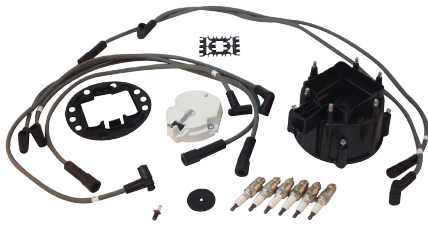

TUNE-UP KITS

TOTALSOURCE®

FEATURED PRODUCTS

SY22100-TUKIT

SY302350

SYGM4.3TUKIT

Part	Engines	Contains
SY302350	Cont F163	Rotor, Points, and Condenser
SY52798	Cont F163	Spark Plugs, Points, and Condenser
SY43721	Cont. F227	Cap, Spark Plugs, Points, and Condenser
SY35419	GM 4.3L Early	Cap, Rotor, Spark Plugs, and High Temp. Plug Wires
SY47103	GM 4.3L Early	Cap, Rotor, Spark Plugs, and Plug Wires
SYGM4.3TUKIT	GM 4.3L Early	Cap, Rotor, Spark Plugs, and Plug Wires
IN80-1217	GM 4.3L Late	Cap, Rotor, Spark Plugs, and Plug Wires
SY47104	GM 4.3L Late	Cap, Rotor, Spark Plugs, and Plug Wires
SY31438	GM 4-153	Cap, Rotor, Spark Plugs, and Plug Wires
SY31264	GM 4-181	Cap, Rotor, Spark Plugs, and Plug Wires
SY31437	GM 4-181	Cap, Rotor, Spark Plugs, and Plug Wires
IN80-1046	GM 6-250	Cap, Rotor, Spark Plugs, and Plug Wires
SY23643	Mazda D5	Spark Plugs, Cap, and Rotor
SY23644	Mazda FE	Cap, Rotor, and Spark Plugs
SY31263	Mazda FE	Cap, Rotor, Spark Plugs, and Plug Wires
SY32188	Mazda M4-121 Gas (VA)	Inline Fuel Filter, Rotor, Spark Plugs, Points, and Condenser
SY32192	Mazda M4-121 Gas (VA)	Inline Fuel Filter, Spark Plugs, and Rotor
SY31436	Mazda M4-121 Gas (VA) Elect.	Cap, Rotor, Spark Plugs, and Plug Wires
SY31435	Mazda M4-121 Gas (VA) STD.	Cap, Rotor, Spark Plugs, Points, Condenser, Plug Wires
SY32683	Mazda UA	Rotor, Spark Plugs, Points, and Condenser
SY86130	Nissan A12, H20, D11, and J15	Cap, Rotor, Points, and Condenser
SY22100-TUKIT	Nissan A15, H20 and Z24	Cap, Rotor, and Spark Plugs
SY47912	Nissan H20, J15, and D11	Cap, Rotor, Spark Plugs, Points, and Condenser
SY86132	Toyota 4P 11/83 and up	Cap, Rotor, Spark Plugs, Points, and Condenser
SY86133	Toyota 4P 10-80 thru 11/83	Cap, Rotor, Spark Plugs, Points, and Condenser
SY82334	Toyota 4Y	Cap, Rotor, and Spark Plugs
SY86133	Toyota 5P	Cap, Rotor, Spark Plugs, Points, and Condenser
SY86133	Toyota 5R	Cap, Rotor, Spark Plugs, Points, and Condenser
SY86134	Toyota 5R	Cap, Rotor, Spark Plugs, Points, and Condenser