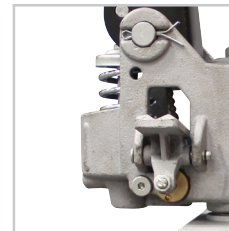

TSP55 PALLET TRUCK

TOTALSOURCE®

FEATURED PRODUCTS

TotalSource® Pallet Truck Features:

- Load capacity 5,500lbs
- Top class range of pallet trucks with an excellent design
- Reliable, sturdy, torsion-resistant due to its extremely strong high quality steel frame
- All pivot points are greased ensuring excellent maneuverability with effortless steering
- Option of single and tandem fork rollers
- Additional entry and exit fork rollers guarantee maximum stability and safety for transporting goods
- Galvanized whole casting hydraulic pump
- Ergonomically designed 3 position handle with comfortable rubber grip allows for optimized safety
- 3 year standard warranty

Entry Rollers

10 Zerks, Powder Coated
4mm Metal Thickness
Frame

Adjustable
Pull/Push Rods

Foot Pedal Release

2 Year Parts Warranty

Ergonomic Handle

MODEL	STEER / LOAD WHEEL CONFIGURATION	CAPACITY	TRUCK WIDTH	FORK LENGTH
TSP5500	Poly Steer Single Poly Load	5500 lb	27"	48"
TSP5501	Poly Steer Single Poly Load	5500 lb	21.5"	48"
TSP5503	Poly Steer Single Poly Load	5500 lb	27"	42"
TSP5504	Poly Steer Single Poly Load	5500 lb	21"	42"
TSP5505	Poly Steer Single Poly Load	5500 lb	27"	36"
TSP5510	Poly Steer Tandem Poly Load	5500 lb	27"	48"
TSP5510LP	Poly Steer Single Poly Low Profile	3300 lb	27"	48"
TSP5515	Nylon Steer Single Nylon Load	5500 lb	27"	36"
TSP5520	Nylon Steer Single Nylon Load	5500 lb	27"	48"
TSP5530	Nylon Steer Tandem Nylon Load	5500 lb	27"	48"
TSP5535	Steel Steer Single Steel Load	5500 lb	27"	48"
TSP5540	Nylon Steer Single Nylon Load	5500 lb	21"	48"