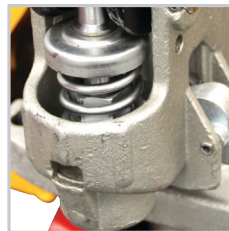

TSP55 PALLET TRUCK

TOTALSOURCE®

FEATURED PRODUCTS

TotalSource® Pallet Truck Features:

- Load capacity 5,500lbs
- Top class range of pallet trucks with an excellent design
- Reliable, sturdy, torsion-resistant due to its extremely strong high quality steel frame
- All pivot points are greased ensuring excellent maneuverability with effortless steering
- Option of single and tandem fork rollers
- Additional entry and exit fork rollers guarantee maximum stability and safety for transporting goods
- Galvanized whole casting hydraulic pump
- Ergonomically designed 3 position handle with comfortable rubber grip allows for optimized safety
- 3 year standard warranty

Entry Rollers

10 Zerks, Powder Coated
4mm Metal Thickness
Frame

Adjustable
Pull/Push Rods

Foot Pedal Release

2 Year Parts Warranty

Ergonomic Handle

MODEL	STEER / LOAD WHEEL CONFIGURATION	CAPACITY	TRUCK WIDTH	FORK LENGTH
TSP5500	Poly Steer Single Poly Load	5500 lb	27"	48"
TSP5501	Poly Steer Single Poly Load	5500 lb	21.5"	48"
TSP5503	Poly Steer Single Poly Load	5500 lb	27"	42"
TSP5504	Poly Steer Single Poly Load	5500 lb	21"	42"
TSP5505	Poly Steer Single Poly Load	5500 lb	27"	36"
TSP5510	Poly Steer Tandem Poly Load	5500 lb	27"	48"
TSP5510LP	Poly Steer Single Poly Low Profile	3300 lb	27"	48"
TSP5515	Nylon Steer Single Nylon Load	5500 lb	27"	36"
TSP5520	Nylon Steer Single Nylon Load	5500 lb	27"	48"
TSP5530	Nylon Steer Tandem Nylon Load	5500 lb	27"	48"
TSP5535	Steel Steer Single Steel Load	5500 lb	27"	48"
TSP5540	Nylon Steer Single Nylon Load	5500 lb	21"	48"