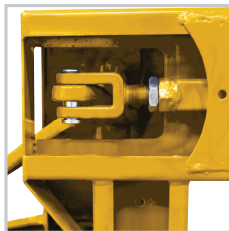

TSP55 PALLET TRUCK

TOTALSOURCE®

FEATURED PRODUCTS

TotalSource® Pallet Truck Features:

- Load capacity 5,500lbs
- Top class range of pallet trucks with an excellent design
- Reliable, sturdy, torsion-resistant due to its extremely strong high quality steel frame
- All pivot points are greased ensuring excellent maneuverability with effortless steering
- Option of single and tandem fork rollers
- Additional entry and exit fork rollers guarantee maximum stability and safety for transporting goods
- Galvanized whole casting hydraulic pump
- Ergonomically designed 3 position handle with comfortable rubber grip allows for optimized safety
- 3 year standard warranty

Entry Rollers

10 Zerks, Powder Coated
4mm Metal Thickness
Frame

Adjustable
Pull/Push Rods

Foot Pedal Release

2 Year Parts Warranty

Ergonomic Handle

MODEL	STEER / LOAD WHEEL CONFIGURATION	CAPACITY	TRUCK WIDTH	FORK LENGTH
TSP5500	Poly Steer Single Poly Load	5500 lb	27"	48"
TSP5501	Poly Steer Single Poly Load	5500 lb	21.5"	48"
TSP5503	Poly Steer Single Poly Load	5500 lb	27"	42"
TSP5504	Poly Steer Single Poly Load	5500 lb	21"	42"
TSP5505	Poly Steer Single Poly Load	5500 lb	27"	36"
TSP5510	Poly Steer Tandem Poly Load	5500 lb	27"	48"
TSP5510LP	Poly Steer Single Poly Low Profile	3300 lb	27"	48"
TSP5515	Nylon Steer Single Nylon Load	5500 lb	27"	36"
TSP5520	Nylon Steer Single Nylon Load	5500 lb	27"	48"
TSP5530	Nylon Steer Tandem Nylon Load	5500 lb	27"	48"
TSP5535	Steel Steer Single Steel Load	5500 lb	27"	48"
TSP5540	Nylon Steer Single Nylon Load	5500 lb	21"	48"